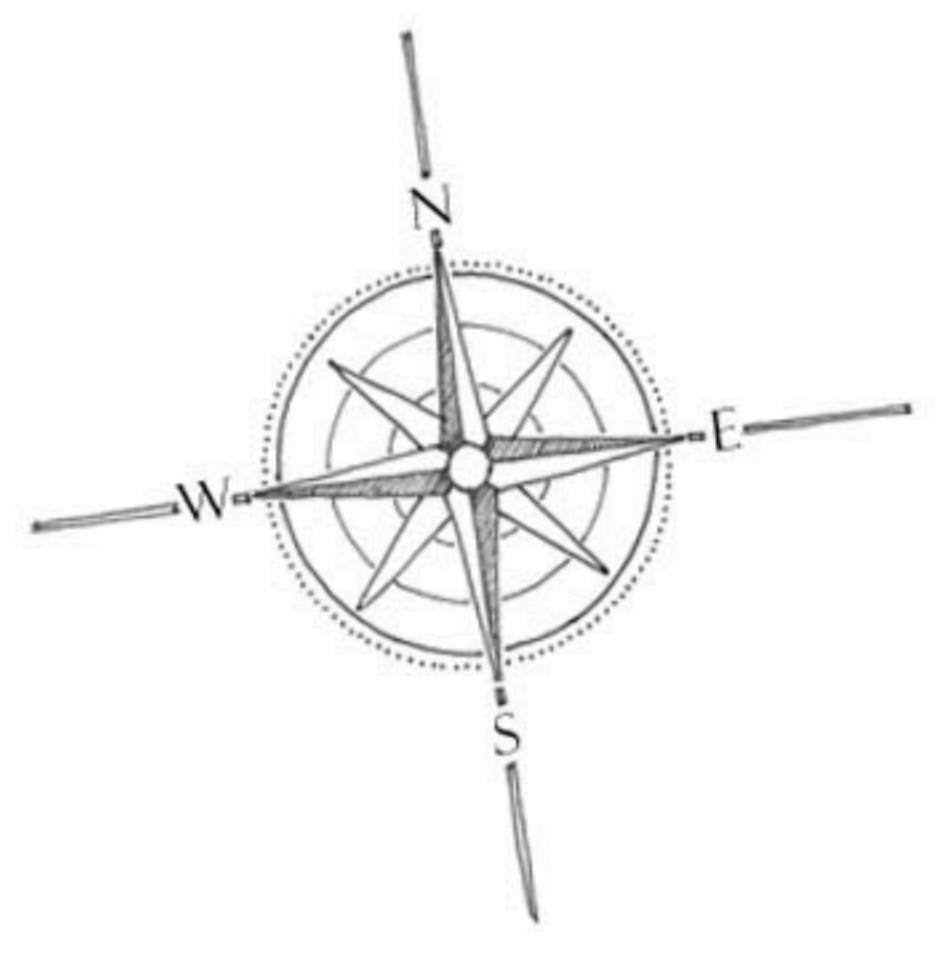

PENOBSCOT BAY

BREWSTER POINT

ILLUSTRATIVE PLAN